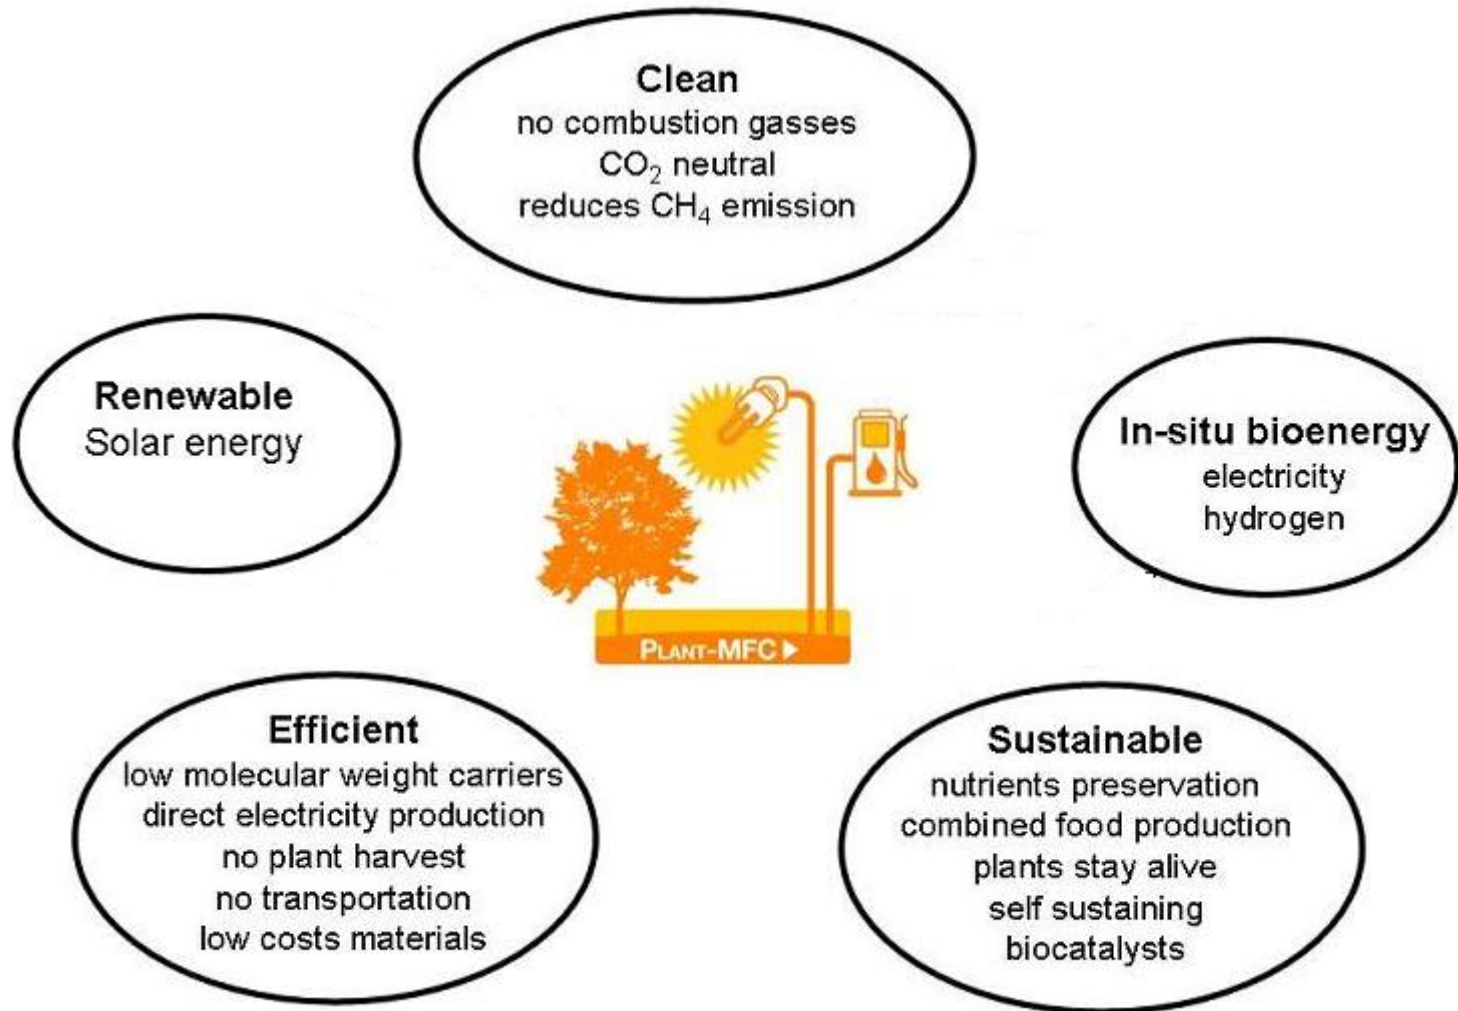

Dr. Ir. Bert Hamelers

Assistant professor at Environmental Technology

Concept is very attractive

It's green!

**SEVENTH FRAMEWORK
PROGRAMME**

Plant-e

- Gestart in September 2009
- Patent gekocht van WU
- Pilot-experiment gestart NIOO 2011
- Finalist Postcode Loterij Green Challenge 2011
- Life Sciences Pre-Seed grant 2012
- Toekomst: zie film