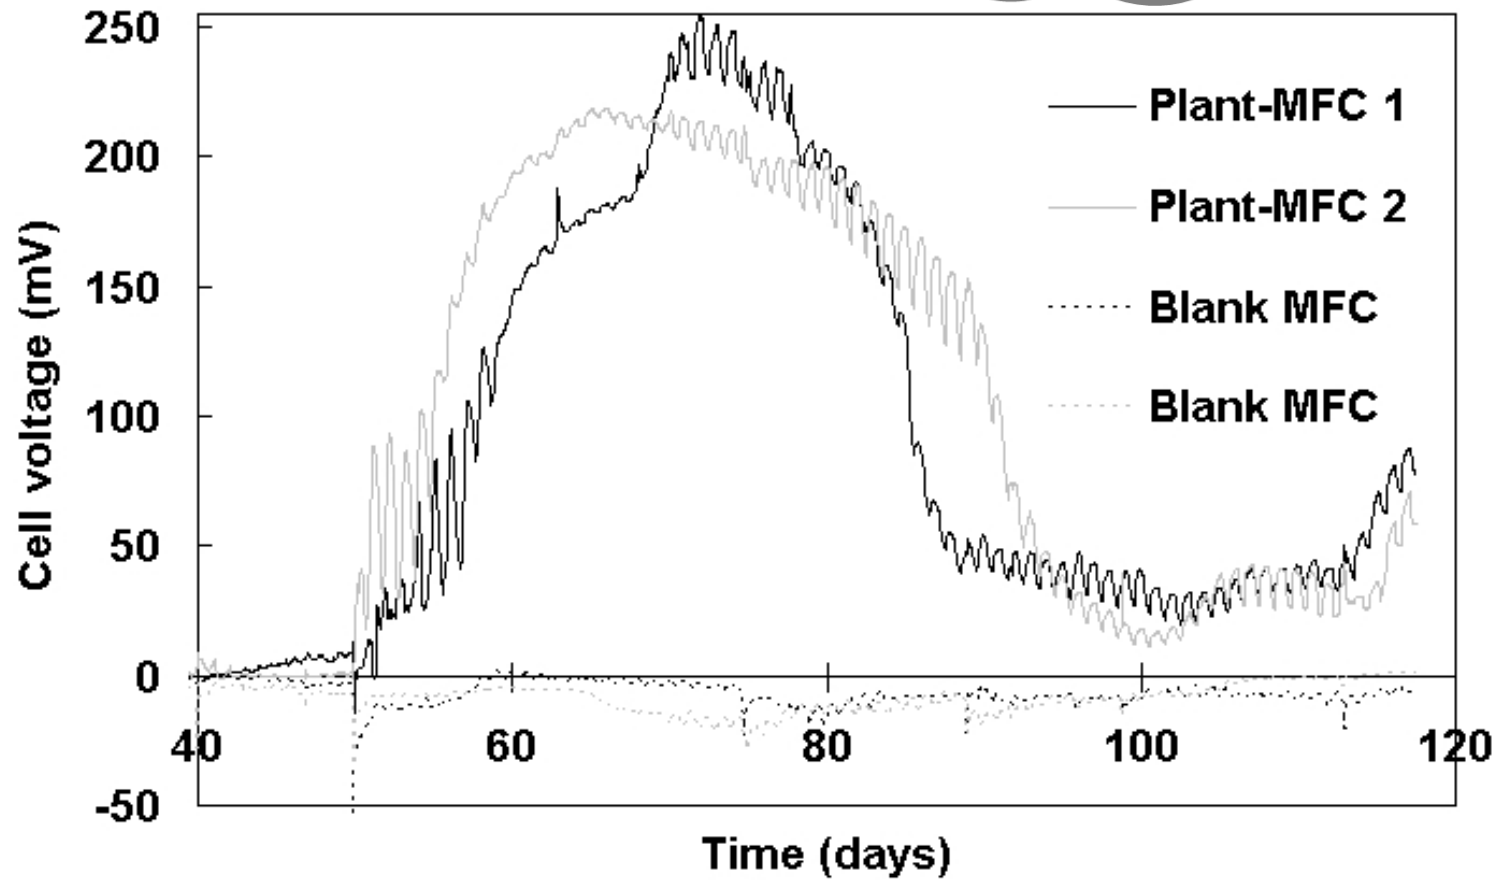

Dr. Ir. Bert Hamelers

Assistant professor at Environmental Technology

Concept is very attractive

It's green!

**SEVENTH FRAMEWORK
PROGRAMME**

Plant-e

- Gestart in September 2009
- Patent gekocht van WU
- Pilot-experiment gestart NIOO 2011
- Finalist Postcode Loterij Green Challenge 2011
- Life Sciences Pre-Seed grant 2012
- Toekomst: zie film